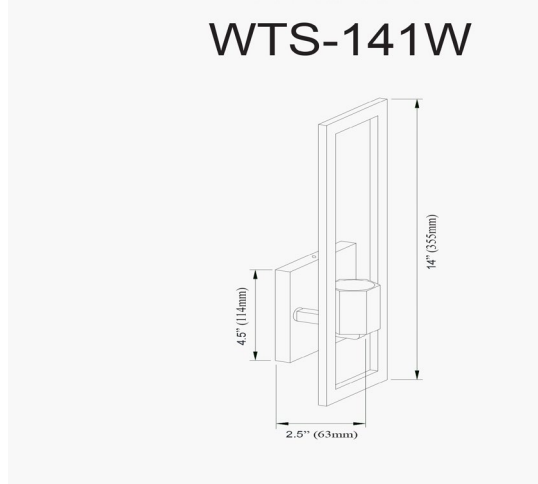

WTS-141W-PC - Wisteria 1LT Incandescent Wall Sconce, PC

1 Light Incandescent Wall Sconce, Polished Chrome

Height	14"
Width/Length	4.5"
Depth	2.5"
Weight	1.5 lbs

Body Material	Metal
Finish/Color	Polished Chrome
Type of Finish	Electroplated

Light Qty	1
Light Base	E26
Light Max Watt	60
Light Inc	No

Dimmable	Dimmable
LED Compatible	LED Compatible
Total Wattage	60W

Rated For	Damp Location
Voltage	120V

Approval	cUL or equivalent
Warranty	1 Year Limited
Install Position	Wall