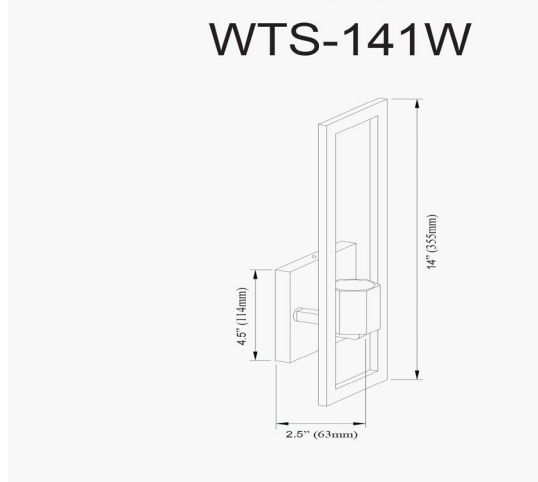

WTS-141W-AGB - Wisteria 1LT Incandescent Wall Sconce, AGB

1 Light Incandescent Wall Sconce, Aged Brass

Height	14"
Width/Length	4.5"
Depth	2.5"
Weight	1.5 lbs

Body Material	Metal
Finish/Color	Aged Brass
Type of Finish	Electroplated

Light Qty	1
Light Base	E26
Light Max Watt	60
Light Inc	No

Dimmable	Dimmable
LED Compatible	LED Compatible
Total Wattage	60W

Rated For	Damp Location
Voltage	120V

Approval	cUL or equivalent
Warranty	1 Year Limited
Install Position	Wall