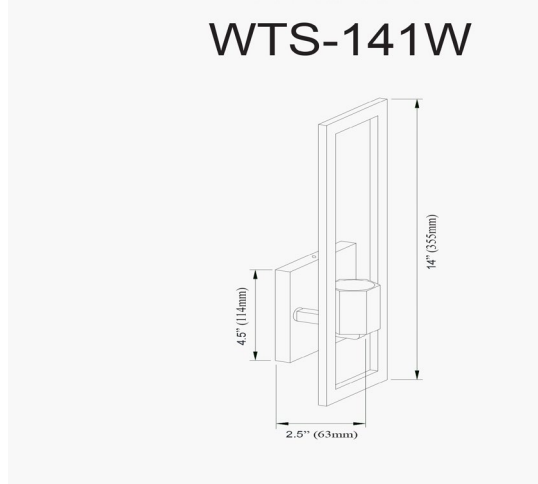

# WTS-141W-AGB - Wisteria 1LT Incandescent Wall Sconce, AGB

1 Light Incandescent Wall Sconce, Aged Brass

<b>Height</b>	14"
<b>Width/Length</b>	4.5"
<b>Depth</b>	2.5"
<b>Weight</b>	1.5 lbs

<b>Body Material</b>	Metal
<b>Finish/Color</b>	Aged Brass
<b>Type of Finish</b>	Electroplated

<b>Light Qty</b>	1
<b>Light Base</b>	E26
<b>Light Max Watt</b>	60
<b>Light Inc</b>	No

<b>Dimmable</b>	Dimmable
<b>LED Compatible</b>	LED Compatible
<b>Total Wattage</b>	60W

<b>Rated For</b>	Damp Location
<b>Voltage</b>	120V