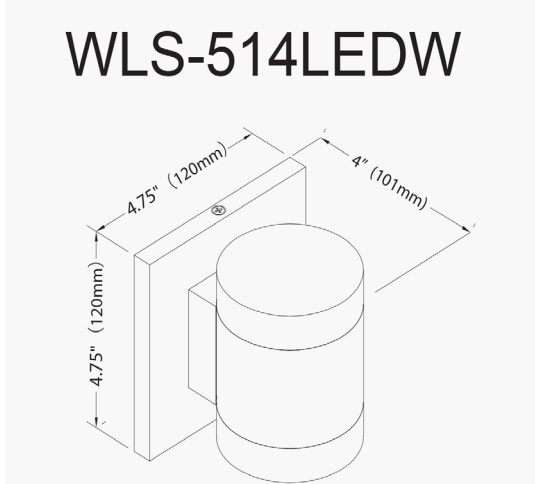

WLS-514LEDW-MB - Wilson 14W Wall Sconce, MB

2 Light 14W Wall Sconce, Matte Black

Height	4.75"
Width/Length	4.75"
Depth	4"
Weight	2 lbs

Body Material	Metal
Finish/Color	Matte Black
Type of Finish	Painted

Light Qty	2
Light Base	LED
Light Max Watt	7
Light Inc	Yes
Light Lumens	1200
Light CRI	90+
Light CCT	3000K
Light Life	30000 Hours

Dimmable	Dimmable
LED Compatible	Integrated LED
Total Wattage	14W

Second Material	Acrylic
Second Finish/Color	White
Second Type of Finish	Frosted

Rated For	Damp Location
Voltage	120V

Approval	cUL or equivalent
Warranty	3 Years Limited
Install Position	Wall