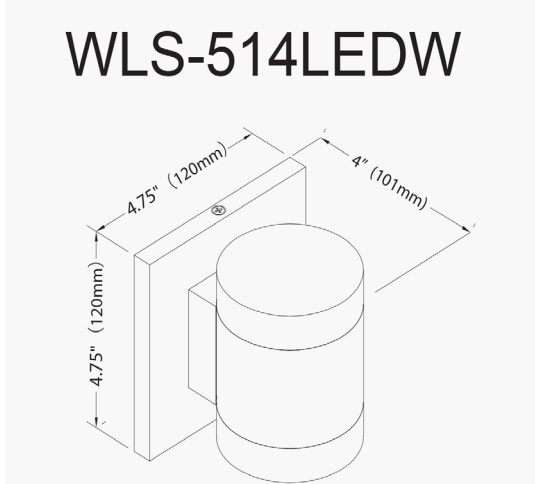

# WLS-514LEDW-AGB - Wilson 14W Wall Sconce, AGB

2 Light 14W Wall Sconce, Aged Brass

<b>Height</b>	4.75"
<b>Width/Length</b>	4.75"
<b>Depth</b>	4"
<b>Weight</b>	2 lbs

<b>Body Material</b>	Metal
<b>Finish/Color</b>	Aged Brass
<b>Type of Finish</b>	Electroplated

<b>Light Qty</b>	2
<b>Light Base</b>	LED
<b>Light Max Watt</b>	7
<b>Light Inc</b>	Yes
<b>Light Lumens</b>	1200
<b>Light CRI</b>	90+
<b>Light CCT</b>	3000K
<b>Light Life</b>	30000 Hours

<b>Dimmable</b>	Dimmable
<b>LED Compatible</b>	Integrated LED
<b>Total Wattage</b>	14W