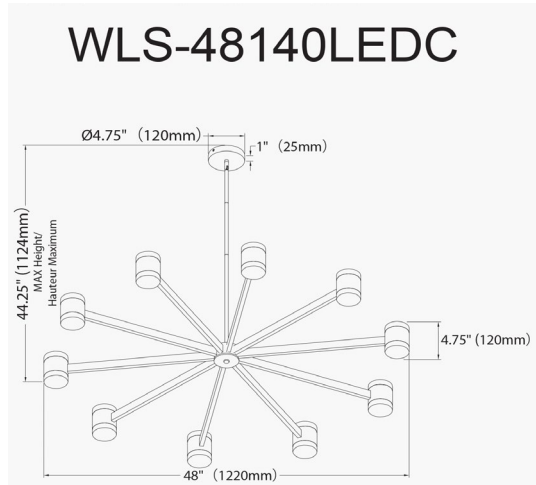

# WLS-48140LEDC-MB - Wilson 140W Chandelier, MB w/ FR Acrylic Diff

84W Chandelier, Matte Black w/ Frosted Acrylic Diffuser

<b>Height</b>	4.75"
<b>Width/Length</b>	48"
<b>Depth</b>	48"
<b>Weight</b>	16 lbs

<b>Body Material</b>	Metal
<b>Finish/Color</b>	Matte Black
<b>Type of Finish</b>	Painted

<b>Light Qty</b>	20
<b>Light Base</b>	LED
<b>Light Max Watt</b>	7
<b>Light Inc</b>	Yes
<b>Light Lumens</b>	11200
<b>Light CRI</b>	90+
<b>Light CCT</b>	3000K
<b>Light Life</b>	30000 Hours

<b>Dimmable</b>	Dimmable
<b>LED Compatible</b>	Integrated LED
<b>Total Wattage</b>	140W

<b>Second Material</b>	Acrylic
<b>Second Finish/Color</b>	White
<b>Second Type of Finish</b>	Frosted

<b>Rated For</b>	Damp Location
<b>Voltage</b>	120V

<b>Approval</b>	cUL or equivalent
<b>Warranty</b>	3 Years Limited
<b>Install Position</b>	Ceiling

<b>Extension Length</b>	39 (8+11+20)
-------------------------	--------------

Date:	Notes:
Fixture Type:	
Job Name:	