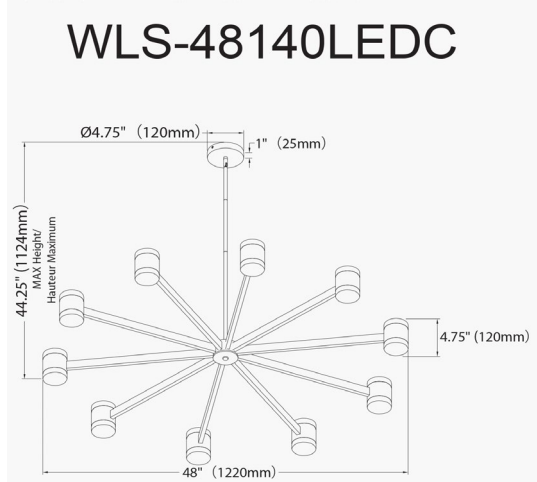

# WLS-48140LEDC-AGB - Wilson 140W Chandelier, AGB w/ FR Acrylic Diff

140W Chandelier, Aged Brass w/ Frosted Acrylic Diffuser

<b>Height</b>	4.75"
<b>Width/Length</b>	48"
<b>Depth</b>	48"
<b>Weight</b>	16 lbs

<b>Body Material</b>	Metal
<b>Finish/Color</b>	Aged Brass
<b>Type of Finish</b>	Electroplated

<b>Light Qty</b>	20
<b>Light Base</b>	LED
<b>Light Max Watt</b>	7
<b>Light Inc</b>	Yes
<b>Light Lumens</b>	11200
<b>Light CRI</b>	90+
<b>Light CCT</b>	3000K
<b>Light Life</b>	30000 Hours

<b>Dimmable</b>	Dimmable
<b>LED Compatible</b>	Integrated LED
<b>Total Wattage</b>	140W

<b>Second Material</b>	Acrylic
<b>Second Finish/Color</b>	White
<b>Second Type of Finish</b>	Frosted

<b>Rated For</b>	Damp Location
<b>Voltage</b>	120V

<b>Approval</b>	cUL or equivalent
<b>Warranty</b>	3 Years Limited
<b>Install Position</b>	Ceiling

<b>Extension Length</b>	39 (8+11+20)
-------------------------	--------------

Date:	Notes:
Fixture Type:	
Job Name:	