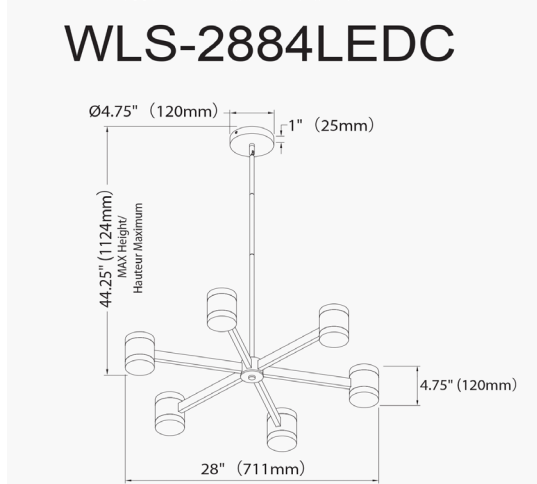

WLS-2884LEDC-MB - Wilson 84W Chandelier, MB w/ FR Acrylic Diff

84W Chandelier, Matte Black w/ Frosted Acrylic Diffuser

Height	4.75"
Width/Length	28"
Depth	28"
Weight	12 lbs

Body Material	Metal
Finish/Color	Matte Black
Type of Finish	Painted

Light Qty	12
Light Base	LED
Light Max Watt	7
Light Inc	Yes
Light Lumens	6720
Light CRI	90+
Light CCT	3000K
Light Life	30000 Hours

Dimmable	Dimmable
LED Compatible	Integrated LED
Total Wattage	84W

Second Material	Acrylic
Second Finish/Color	White
Second Type of Finish	Frosted

Rated For	Damp Location
Voltage	120V

Approval	cUL or equivalent
Warranty	3 Years Limited
Install Position	Ceiling

Extension Length	39 (8+11+20)
-------------------------	--------------

Date:	Notes:
Fixture Type:	
Job Name:	