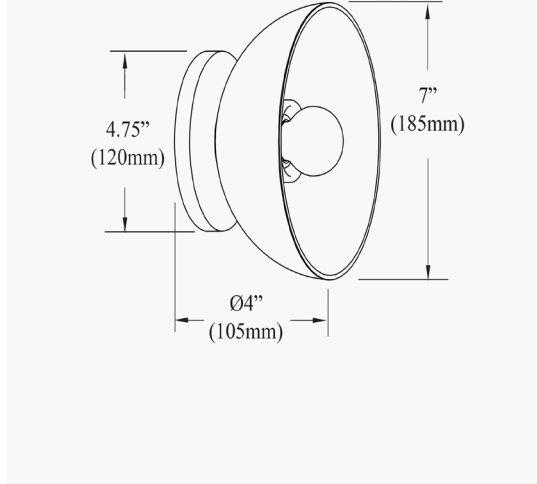

WLK-71W-MB - Wilkins 1LT Wall Sconce, MB w/ ALB glass

Height	7.5"
Width/Length	7.25"
Depth	4"
Weight	2.5 lbs

Body Material	Glass
Finish/Color	Faux Alabaster

Light Qty	1
Light Base	E26
Light Max Watt	60
Light Inc	No