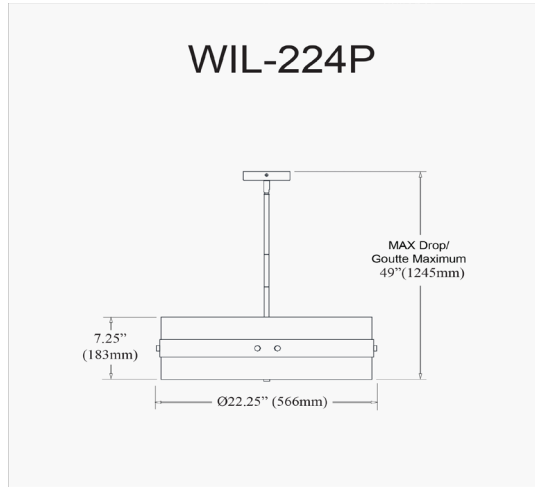

# WIL-224P-AGB-WH - Willshire 4LT Incandescent Pendant Aged Brass w/ White Shade

4 Light Incandescent Pendant Aged Brass Finish with White Shade

<b>Height</b>	7"
<b>Width/Length</b>	22"
<b>Depth</b>	22"
<b>Weight</b>	8 lbs

<b>Body Material</b>	Fabric
<b>Finish/Color</b>	White
<b>Type of Finish</b>	Fabric

<b>Light Qty</b>	4
<b>Light Base</b>	E26
<b>Light Max Watt</b>	60
<b>Light Inc</b>	No

<b>Dimmable</b>	Dimmable
<b>LED Compatible</b>	LED Compatible
<b>Total Wattage</b>	240W

<b>Second Material</b>	Metal
<b>Second Finish/Color</b>	Aged Brass
<b>Second Type of Finish</b>	Electroplated

<b>Rated For</b>	Dry Location
<b>Voltage</b>	120V

<b>Approval</b>	cUL or equivalent
<b>Warranty</b>	1 Year Limited
<b>Install Position</b>	Ceiling

<b>Extension Length</b>	39 (8+11+20)
-------------------------	--------------

Date:	Notes:
Fixture Type:	
Job Name:	

Lighting | LED | Shades | Custom Designs

[www.dainolite.com](http://www.dainolite.com) | 1-888-564-1262 | [dainolite@dainolite.com](mailto:dainolite@dainolite.com)