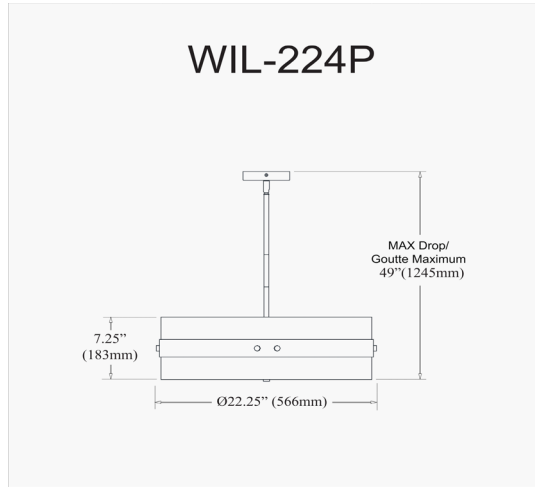

WIL-224P-AGB-BK - Willshire 4LT Incandescent Pendant Aged Brass w/ Black Shade

4 Light Incandescent Pendant Aged Brass Finish with Black Shade

Height	7"
Width/Length	22"
Depth	22"
Weight	8 lbs

Body Material	Fabric
Finish/Color	Black
Type of Finish	Fabric

Light Qty	4
Light Base	E26
Light Max Watt	60
Light Inc	No

Dimmable	Dimmable
LED Compatible	LED Compatible
Total Wattage	240W

Second Material	Metal
Second Finish/Color	Aged Brass
Second Type of Finish	Electroplated

Rated For	Dry Location
Voltage	120V

Approval	cUL or equivalent
Warranty	1 Year Limited
Install Position	Ceiling

Extension Length	39 (8+11+20)
-------------------------	--------------

Date:	Notes:
Fixture Type:	
Job Name:	