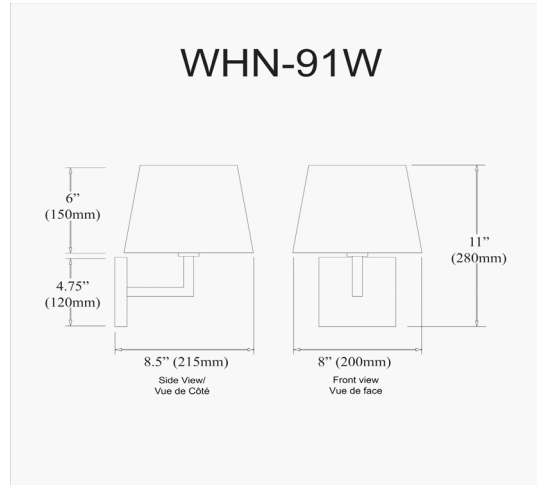

WHN-91W-MB-WH - Whitney 1LT Incandescent Wall Sconce, MB w/ White Shade

1 Light Incandescent Wall, Sconce Matte Black with White Shade

Height	11"
Width/Length	8.5"
Depth	8"
Weight	2 lbs

Body Material	Fabric
Finish/Color	White
Type of Finish	Satin

Light Qty	1
Light Base	E12
Light Max Watt	60
Light Inc	No

Dimmable	Dimmable
LED Compatible	LED Compatible
Total Wattage	60W

Second Material	Metal
Second Finish/Color	Black
Second Type of Finish	Painted

Rated For	Dry Location
Voltage	120V