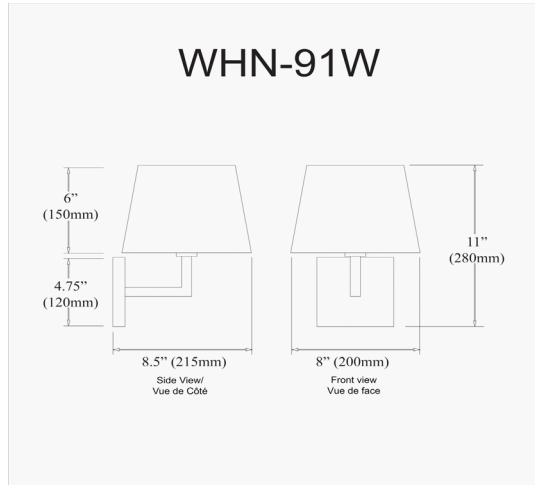

WHN-91W-AGB-WH - Whitney 1LT Incandescent Wall Sconce, AGB w/ White Shade

1 Light Incandescent Wall, Sconce Aged Brass with White Shade

Height	11"
Width/Length	8.5"
Depth	8"
Weight	2 lbs
Body Material	Fabric
Finish/Color	White
Type of Finish	Satin
Light Qty	1
Light Base	E12
Light Max Watt	60
Light Inc	No