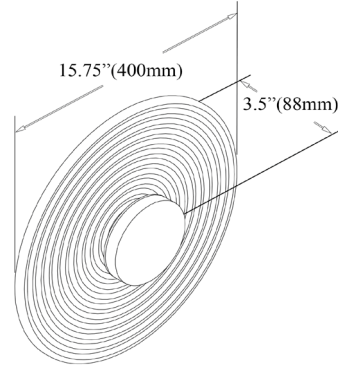

WFD-1812LEDW-MB-CLR - Windfield 12W Wall Sconce, MB w/ CLR Rippled Glass

12W Wall Sconce Matte Black with Clear Rippled Glass

WFD-1812LEDW

Height	15.75"
Width/Length	15.75"
Depth	3.5"
Weight	8 lbs

Body Material	Glass
Finish/Color	Clear

Light Qty	1
Light Base	AC LED
Light Max Watt	12
Light Inc	Yes
Light Lumens	900(Initial) 400(delivered)
Light CRI	90+
Light CCT	3000K
Light Life	30000 Hours

Dimmable	Dimmable
LED Compatible	Integrated LED
Total Wattage	12W