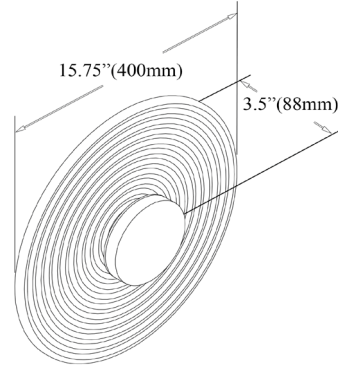

WFD-1812LEDW-AGB-WH - Windfield 12W Wall Sconce, AGB w/ WH Rippled Glass

12W Wall Sconce Aged Brass with White Rippled Glass

WFD-1812LEDW

Height	15.75"
Width/Length	15.75"
Depth	3.5"
Weight	8 lbs

Body Material	Glass
Finish/Color	White
Type of Finish	Painted

Light Qty	1
Light Base	LED
Light Max Watt	12
Light Inc	Yes
Light Lumens	900(Initial) 400(delivered)
Light CRI	90+
Light CCT	3000K
Light Life	30000 Hours

Dimmable	Dimmable
LED Compatible	Integrated LED
Total Wattage	12W