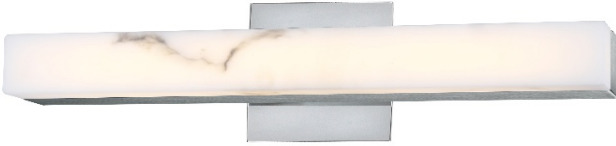

WDL-1820LEDW-PC - Wendaline 20W 5CCT Wall Sconce, PC w/ Faux Alabaster

Height	18"
Width/Length	4.5"
Depth	3.25"
Weight	5 lbs

Body Material	Faux Alabaster
Finish/Color	White Alabaster

Light Qty	1
Light Base	AC LED
Light Max Watt	20
Light Inc	Yes
Light Lumens	1000(Initial) 500(2700K Delivered) 830(3000K)
Light CRI	90+
Light CCT	2700K/3000K/3500K/4000K/5000K
Light Life	30000 Hours

Dimmable	Dimmable
LED Compatible	Integrated LED
Total Wattage	20W

Second Material	Metal
Second Finish/Color	Polished Chrome
Second Type of Finish	Electroplated

Rated For	Damp
Voltage	120V

Approval	cUL or equivalent
Warranty	5 Years Limited
Install Position	Wall