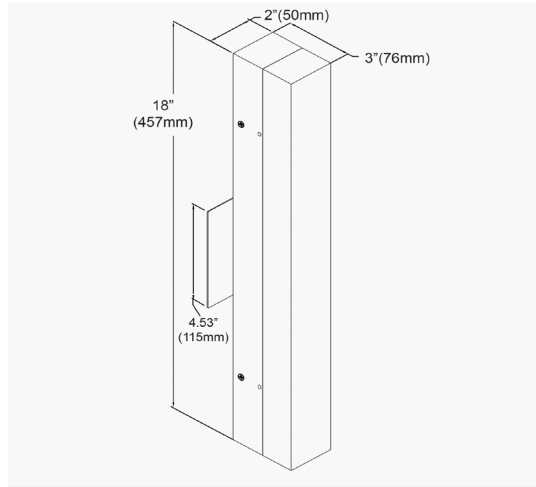

WDL-1820LEDW-PC - Wendaline 20W 5CCT Wall Sconce, PC w/ Faux Alabaster

Height	18"
Width/Length	4.5"
Depth	3.25"
Weight	5 lbs

Body Material	Faux Alabaster
Finish/Color	White Alabaster

Light Qty	1
Light Base	AC LED
Light Max Watt	20
Light Inc	Yes
Light Lumens	1000(Initial) 500(2700K Delivered) 830(3000K)
Light CRI	90+
Light CCT	2700K/3000K/3500K/4000K/5000K
Light Life	30000 Hours