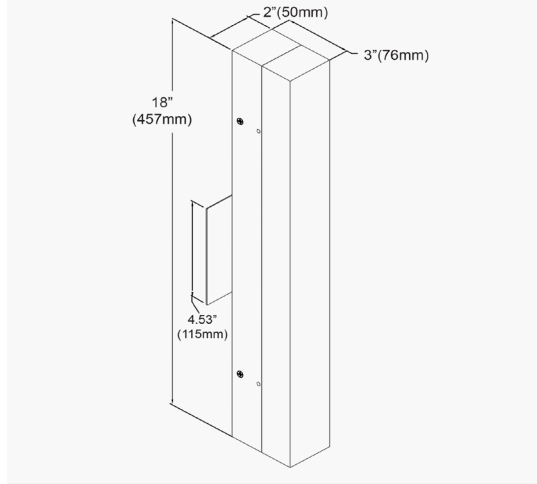

WDL-1820LEDW-AGB - Wendaline 20W 5CCT Wall Sconce, AGB w/ Faux Alabaster

Height	18"
Width/Length	4.5"
Depth	3.25"
Weight	5 lbs

Body Material	Faux Alabaster
Finish/Color	White Alabaster

Light Qty	1
Light Base	AC LED
Light Max Watt	20
Light Inc	Yes
Light Lumens	1000(Initial) 500(2700K Delivered) 830(3000K)
Light CRI	90+
Light CCT	2700K/3000K/3500K/4000K/5000K
Light Life	30000 Hours