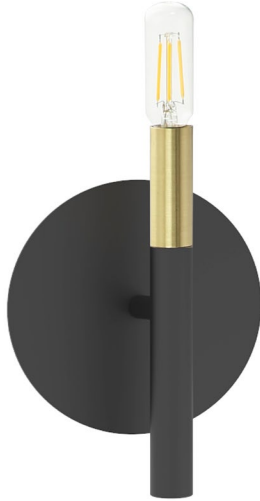

# WAN-91W-MB-AGB - Wand 1LT Incandescent Wall Sconce, MB & AGB

1 Light Incandescent Wall, Sconce Matte Black and Aged Brass

<b>Height</b>	8.5"
<b>Width/Length</b>	5.75"
<b>Depth</b>	6"
<b>Weight</b>	8 lbs

<b>Body Material</b>	Metal
<b>Finish/Color</b>	Black
<b>Type of Finish</b>	Painted

<b>Light Qty</b>	1
<b>Light Base</b>	E12
<b>Light Max Watt</b>	60
<b>Light Inc</b>	No

<b>Dimmable</b>	Dimmable
<b>LED Compatible</b>	LED Compatible
<b>Total Wattage</b>	60W

<b>Second Material</b>	Metal
<b>Second Finish/Color</b>	Aged Brass
<b>Second Type of Finish</b>	Electroplated

<b>Rated For</b>	Damp Location
<b>Voltage</b>	120V

<b>Approval</b>	cUL or equivalent
<b>Warranty</b>	1 Year Limited
<b>Install Position</b>	Wall