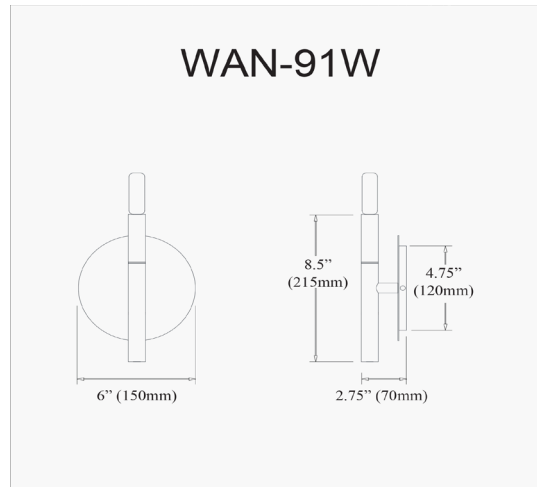

# WAN-91W-MB-AGB - Wand 1LT Incandescent Wall Sconce, MB & AGB

1 Light Incandescent Wall, Sconce Matte Black and Aged Brass

<b>Height</b>	8.5"
<b>Width/Length</b>	5.75"
<b>Depth</b>	6"
<b>Weight</b>	8 lbs

<b>Body Material</b>	Metal
<b>Finish/Color</b>	Black
<b>Type of Finish</b>	Painted

<b>Light Qty</b>	1
<b>Light Base</b>	E12
<b>Light Max Watt</b>	60
<b>Light Inc</b>	No

<b>Dimmable</b>	Dimmable
<b>LED Compatible</b>	LED Compatible
<b>Total Wattage</b>	60W