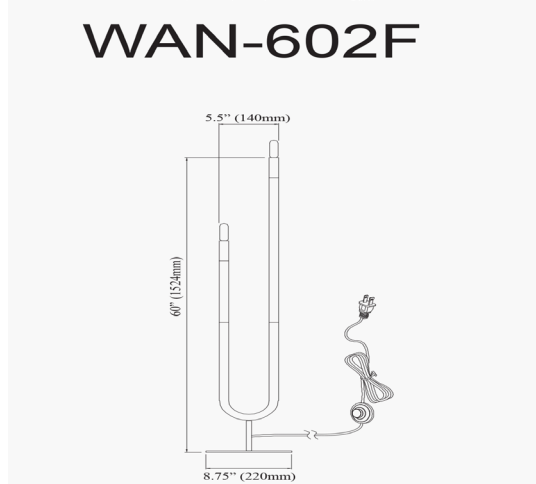

WAN-602F-MB - Wand 2LT Incandescent Floor Lamp, MB

2 Light Incandescent Floor Lamp, Matte Black

Height	60"
Width/Length	5.5"
Depth	1"
Weight	8 lbs
Body Material	Metal
Finish/Color	Matte Black
Type of Finish	Painted
Light Qty	2
Light Base	E12
Light Max Watt	60
Light Inc	No

Dimmable	Not Dimmable
LED Compatible	LED Compatible
Total Wattage	120W

Rated For	Dry Location
Voltage	120V
Approval	cUL or equivalent
Warranty	1 Year Limited
Install Position	Floor

Date:	Notes:
Fixture Type:	
Job Name:	