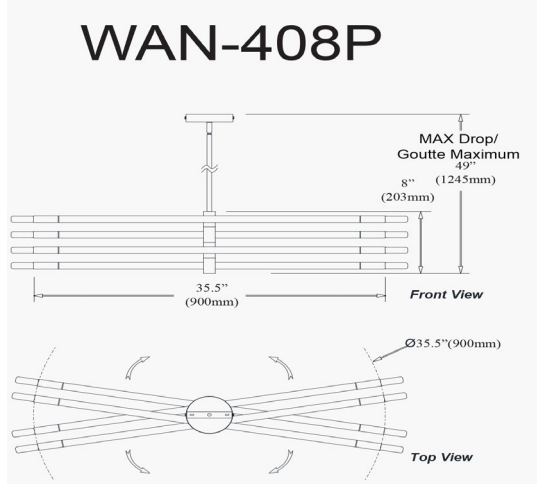

WAN-408P-MB - Wand 8LT Pendant, MB Finish

8 Light Incandescent Pendant, Matte Black

Height	8"
Width/Length	35.5"
Depth	35.5"
Weight	6.9 lbs

Body Material	Metal
Finish/Color	Black
Type of Finish	Painted

Light Qty	8
Light Base	E12
Light Max Watt	60
Light Inc	No

Dimmable	Dimmable
LED Compatible	LED Compatible
Total Wattage	480W

Rated For	Damp Location
Voltage	120V

Approval	cUL or equivalent
Warranty	1 Year Limited
Install Position	Ceiling

Extension Length	39 (8+11+20)
-------------------------	--------------