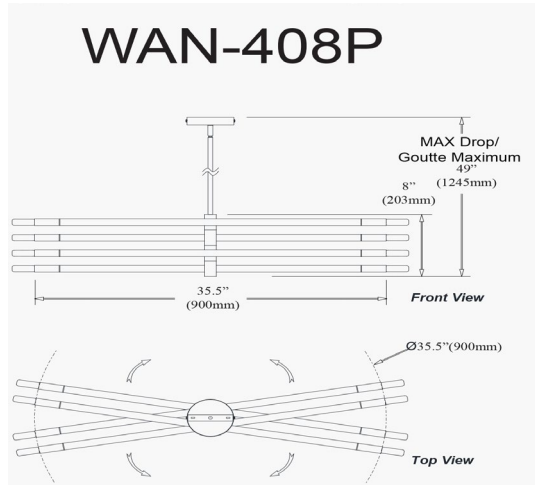

# WAN-408P-MB-AGB - Wand 8LT Pendant, MB & AGB Finish

8 Light Incandescent Pendant, Matte Black & Aged Brass

<b>Height</b>	8"
<b>Width/Length</b>	35.5"
<b>Depth</b>	35.5"
<b>Weight</b>	6.9 lbs

<b>Body Material</b>	Metal
<b>Finish/Color</b>	Black
<b>Type of Finish</b>	Painted

<b>Light Qty</b>	8
<b>Light Base</b>	E12
<b>Light Max Watt</b>	60
<b>Light Inc</b>	No

<b>Dimmable</b>	Dimmable
<b>LED Compatible</b>	LED Compatible
<b>Total Wattage</b>	480W

<b>Second Material</b>	Metal
<b>Second Finish/Color</b>	Aged Brass
<b>Second Type of Finish</b>	Electroplated

<b>Rated For</b>	Damp Location
<b>Voltage</b>	120V

<b>Approval</b>	cUL or equivalent
<b>Warranty</b>	1 Year Limited
<b>Install Position</b>	Ceiling

**Extension Length** 39 (8+11+20)

Date:	Notes:
Fixture Type:	
Job Name:	