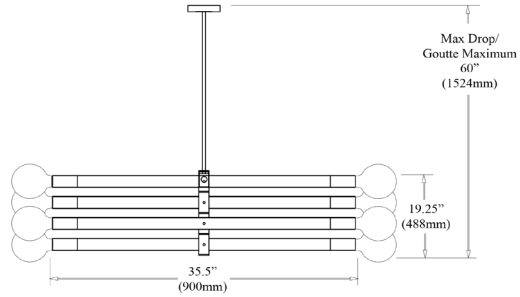

WAN-398C-MB - Wand 8LT Chandelier, MB

8 Light Incandescent Chandelier Matte Black

WAN-398C

Height	19.25"
Width/Length	36"
Depth	36"
Weight	10 lbs

Body Material	Metal
Finish/Color	Matte Black
Type of Finish	Painted

Light Qty	8
Light Base	E26
Light Max Watt	60
Light Inc	No

Dimmable	Dimmable
LED Compatible	LED Compatible
Total Wattage	480W

Rated For	Dry Location
Voltage	120V

Approval	cUL or equivalent
Warranty	1 Year Limited
Install Position	Ceiling

Extension Length	39 (8+11+20)
-------------------------	--------------

Date:	Notes:
Fixture Type:	
Job Name:	

Lighting | LED | Shades | Custom Designs

www.dainolite.com | 1-888-564-1262 | dainolite@dainolite.com