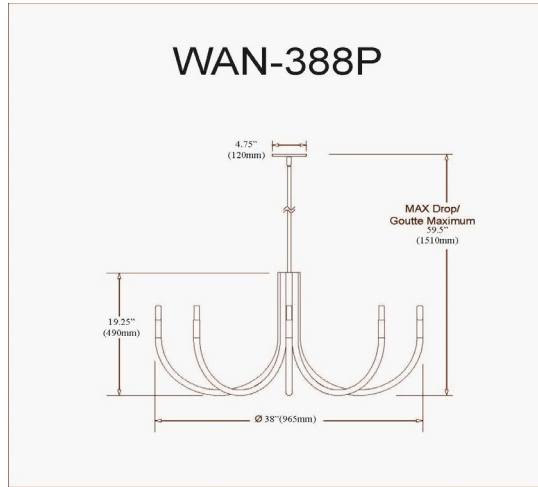

# WAN-388C-PNK - Wand 8LT Chandelier, PNK

8 Light Incandescent Chandelier Pink

<b>Height</b>	19.25"
<b>Width/Length</b>	38"
<b>Depth</b>	38"
<b>Weight</b>	9 lbs

<b>Body Material</b>	Metal
<b>Finish/Color</b>	Pink
<b>Type of Finish</b>	Painted

<b>Light Qty</b>	8
<b>Light Base</b>	E12
<b>Light Max Watt</b>	60
<b>Light Inc</b>	No

<b>Dimmable</b>	Dimmable
<b>LED Compatible</b>	LED Compatible
<b>Total Wattage</b>	480W

<b>Rated For Voltage</b>	Damp 120V
--------------------------	--------------

<b>Approval</b>	cUL or equivalent
<b>Warranty</b>	1 Year Limited
<b>Install Position</b>	Ceiling

**Extension Length** 39 (8+11+20)

Date:	Notes:
Fixture Type:	
Job Name:	

Lighting | LED | Shades | Custom Designs