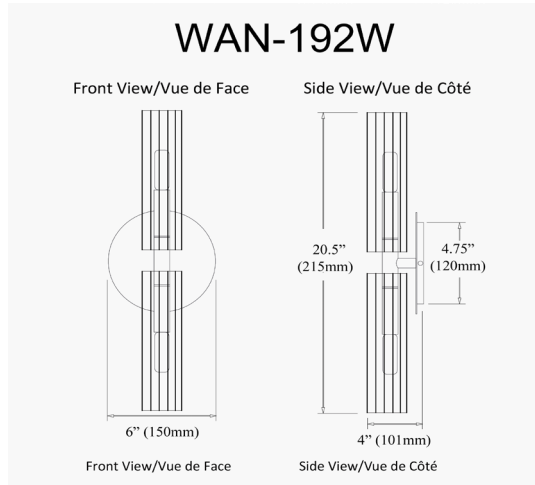

WAN-192W-MB-FR - Wand 2LT Incandescent Wall Sconce, MB w/ FR Glass

2 Light Incandescent Wand Wall Sconce Matte Black w/ Frosted Glass

Height	20.5"
Width/Length	6"
Depth	4"
Weight	3 lbs

Body Material	Metal
Finish/Color	Matte Black
Type of Finish	Painted

Light Qty	2
Light Base	E12
Light Max Watt	60
Light Inc	No

Dimmable	Dimmable
LED Compatible	LED Compatible
Total Wattage	120W

Second Material	Glass
Second Finish/Color	Frosted

Rated For	Damp Location
Voltage	120V