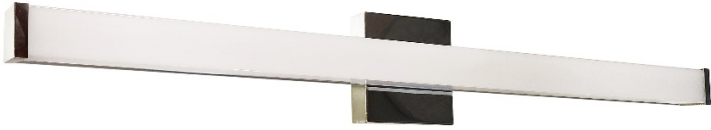

VSA-3630LEDW-PC - Vasilia 30W 5CCT Vanity, PC w/ WH Diffuser

#CONNECT!

Height	4.75"
Width/Length	36"
Depth	2.5"
Weight	3 lbs

Body Material	Acrylic
Finish/Color	White

Light Qty	1
Light Base	AC LED
Light Max Watt	30
Light Inc	Yes
Light Lumens	2209(2700K Initial) 2104(2700K Delivered) 2400(3000K Initial) 2304(3000K Delivered) 2400(3500K Initial) 2304(3500K Delivered) 2400(4000K Initial) 2304(4000K Delivered) 2400(5000K Initial) 2304(5000K Delivered)
Light CRI	80+
Light CCT	2700K/3000K/3500K/4000K/5000K
Light Life	30000 Hours

Dimmable	Dimmable
LED Compatible	Integrated LED
Total Wattage	30W

Second Material	Metal
Second Finish/Color	Polished Chrome
Second Type of Finish	Electroplated

Rated For	Damp
Voltage	120V

Approval	cUL or equivalent
Warranty	5 Years Limited
Install Position	Wall