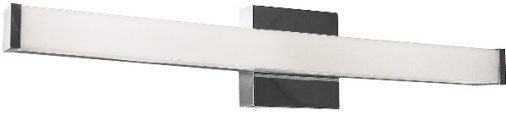

VSA-2424LEDW-PC - Vasilia 24W 5CCT Vanity, PC w/ WH Diffuser

#CONNECT!

Height	4.75"
Width/Length	24"
Depth	2.5"
Weight	2 lbs

Body Material	Acrylic
Finish/Color	White

Light Qty	1
Light Base	AC LED
Light Max Watt	24
Light Inc	Yes
Light Lumens	1726(2700K Initial) 1687(2700K Delivered) 1726(2700K Delivered) 1726(2700K Delivered) 1726(2700K Delivered)
Light CRI	80+
Light CCT	2700K/3000K/3500K/4000K/5000K
Light Life	30000 Hours

Dimmable	Dimmable
LED Compatible	Integrated LED
Total Wattage	24W

Second Material	Metal
Second Finish/Color	Polished Chrome
Second Type of Finish	Electroplated

Rated For	Damp
Voltage	120V

Approval	cUL or equivalent
Warranty	5 Years Limited
Install Position	Wall