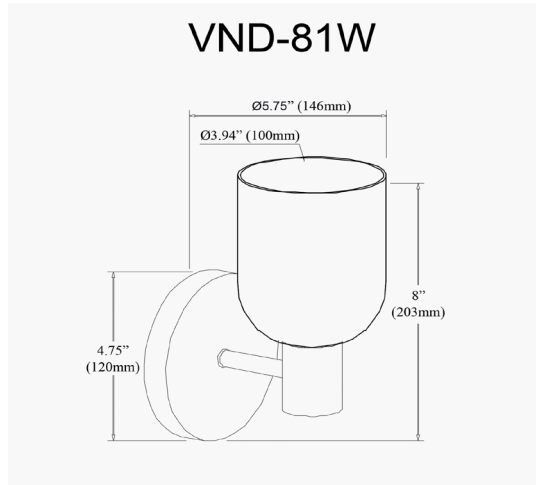

# VND-81W-MB - Vonda 1LT Wall Sconce, MB w/ Opal Glass

1 Light Wall Sconce in Matte Black w/ Opal Glass

<b>Height</b>	8"
<b>Width/Length</b>	4.75"
<b>Depth</b>	5.75"
<b>Weight</b>	2 lbs

<b>Body Material</b>	Metal
<b>Finish/Color</b>	Matte Black
<b>Type of Finish</b>	Painted

<b>Light Qty</b>	1
<b>Light Base</b>	E12
<b>Light Max Watt</b>	60W
<b>Light Inc</b>	No

<b>Dimmable</b>	Dimmable
<b>LED Compatible</b>	LED Compatible
<b>Total Wattage</b>	60W

<b>Second Material</b>	Glass
<b>Second Finish/Color</b>	White
<b>Second Type of Finish</b>	Opal