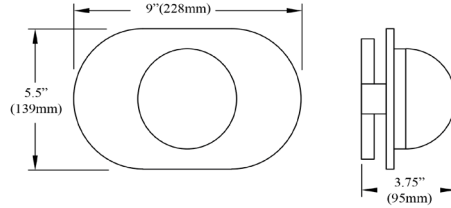

VLM-910LEDW-MB-CLR - Velma 10W Wall Sconce, MB w/ CLR Glass

10W Wall Sconce Matte Black with Clear Glass

VLM-910LEDW

Front View/Vue de Face

Side View/Vue de Côté

Height	5.5"
Width/Length	9"
Depth	3.75"
Weight	8 lbs

Body Material	Glass
Finish/Color	Clear
Type of Finish	Bubbly

Light Qty	1
Light Base	AC LED
Light Max Watt	10
Light Inc	Yes
Light Lumens	945(Initial) 345(Delivered)
Light CRI	90+
Light CCT	3000K
Light Life	30000 Hours