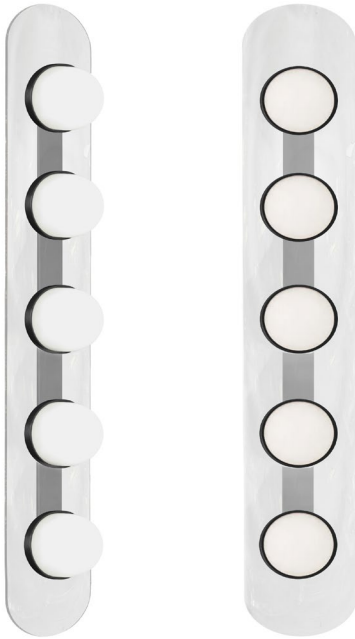

VLM-3550LEDW-MB-CLR - Velma 50W Vanity, MB w/ CLR Glass

50W Vanity Matte Black with Clear Glass

VLM-3550LEDW

Height	5.5"
Width/Length	34.75"
Depth	3.75"
Weight	15 lbs

Body Material	Glass
Finish/Color	Clear
Type of Finish	Bubbly

Light Qty	5
Light Base	AC LED
Light Max Watt	10
Light Inc	Yes
Light Lumens	4725(Initial) 1725(Delivered)
Light CRI	90+
Light CCT	3000K
Light Life	30000 Hours

Dimmable	Dimmable
LED Compatible	Integrated LED
Total Wattage	50W

Second Material	Metal
Second Finish/Color	Matte Black
Second Type of Finish	Painted

Rated For	Damp
Voltage	120V

Approval	cUL or equivalent
Warranty	3 Years Limited
Install Position	Wall

Date:	Notes:
Fixture Type:	
Job Name:	