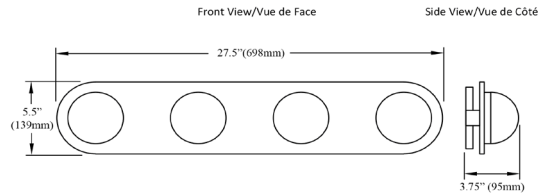

## VLM-2840LEDW

<b>Height</b>	5.5"
<b>Width/Length</b>	27.5"
<b>Depth</b>	3.75"
<b>Weight</b>	12 lbs

<b>Body Material</b>	Glass
<b>Finish/Color</b>	Clear
<b>Type of Finish</b>	Bubbly

<b>Light Qty</b>	4
<b>Light Base</b>	AC LED
<b>Light Max Watt</b>	10
<b>Light Inc</b>	Yes
<b>Light Lumens</b>	3780(Initial) 1380(Delivered)
<b>Light CRI</b>	90+
<b>Light CCT</b>	3000K
<b>Light Life</b>	30000 Hours