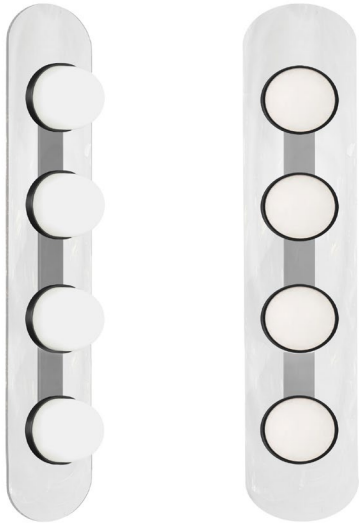

# VLM-2840LEDW-MB-CLR - Velma 40W Vanity, MB w/ CLR Glass

40W Vanity Matte Black with Clear Glass

## VLM-2840LEDW

<b>Height</b>	5.5"
<b>Width/Length</b>	27.5"
<b>Depth</b>	3.75"
<b>Weight</b>	12 lbs

<b>Body Material</b>	Glass
<b>Finish/Color</b>	Clear
<b>Type of Finish</b>	Bubbly

<b>Light Qty</b>	4
<b>Light Base</b>	AC LED
<b>Light Max Watt</b>	10
<b>Light Inc</b>	Yes
<b>Light Lumens</b>	3780(Initial) 1380(Delivered)
<b>Light CRI</b>	90+
<b>Light CCT</b>	3000K
<b>Light Life</b>	30000 Hours

<b>Dimmable</b>	Dimmable
<b>LED Compatible</b>	Integrated LED
<b>Total Wattage</b>	40W

<b>Second Material</b>	Metal
<b>Second Finish/Color</b>	Matte Black
<b>Second Type of Finish</b>	Painted

<b>Rated For</b>	Damp
<b>Voltage</b>	120V