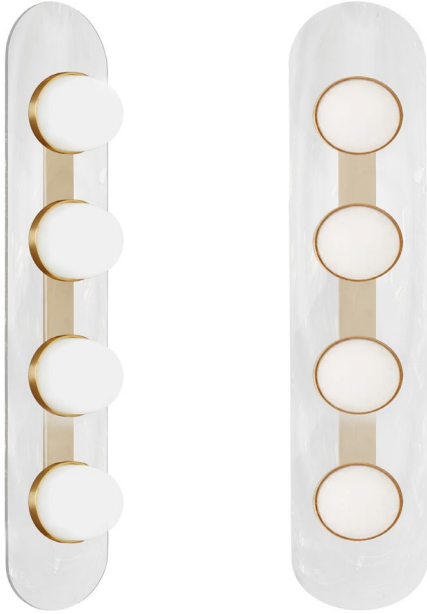

**VLM-2840LEDW-AGB-CLR - 40W Vanity, AGB w/ CLR Glass**

180(Delivered)

40W Vanity Aged Brass with Clear Glass

<b>Height</b>	5.5	<b>No. of Bulbs</b>	4
<b>Width/Length</b>	27.5	<b>LED Compatible</b>	Integrated LED
<b>Depth</b>	3.75	<b>Total Wattage</b>	40
<b>Weight</b>	12		
<b>Body Material</b>	Glass	<b>Second Material</b>	Metal
<b>Finish/Color</b>	Clear	<b>Second Finish/Color</b>	Aged Brass
<b>Type of Finish</b>	Bubbly	<b>Second Type of Finish</b>	Electroplated
<b>Bulb 1 Amount</b>	4	<b>Rated For</b>	Damp
<b>Bulb 1 Base Type</b>	AC LED	<b>Voltage</b>	120V
<b>Bulb 1 Max Watt.</b>	10		
<b>Bulb 1 Included</b>	Yes	<b>Approval</b>	cUL or equivalent
<b>Bulb 1 Lumens</b>	3780(Initial) 1380(Delivered)	<b>Warranty</b>	3 Years Limited
<b>Bulb 1 CRI</b>	90+	<b>Instal Position</b>	Wall

Date:	Notes:
Fixture Type:	
Job Name:	

**Lighting • LED • Shades • Custom Designs**

TORONTO | BUFFALO | LIGHTFAIR | DALLAS MARKET CENTRE # 4303

 [www.dainolite.com](http://www.dainolite.com)
 1-888-564-1262
  [dainolite@dainolite.com](mailto:dainolite@dainolite.com)  
 /dainolite
  /dainoliteld
  /dainolite