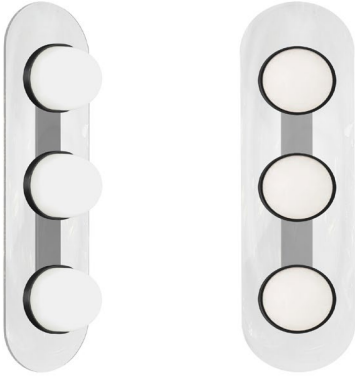

# VLM-2030LEDW-MB-CLR - Velma 30W Vanity, MB w/ CLR Glass

30W Vanity Matte Black with Clear Glass

## VLM-2030LEDW

<b>Height</b>	5.5"
<b>Width/Length</b>	20"
<b>Depth</b>	3.75"
<b>Weight</b>	10 lbs

<b>Body Material</b>	Glass
<b>Finish/Color</b>	Clear
<b>Type of Finish</b>	Bubbly

<b>Light Qty</b>	3
<b>Light Base</b>	AC LED
<b>Light Max Watt</b>	10
<b>Light Inc</b>	Yes
<b>Light Lumens</b>	2835(Initial) 1035(Delivered)
<b>Light CRI</b>	90+
<b>Light CCT</b>	3000K
<b>Light Life</b>	30000 Hours

<b>Dimmable</b>	Dimmable
<b>LED Compatible</b>	Integrated LED
<b>Total Wattage</b>	30W

<b>Second Material</b>	Metal
<b>Second Finish/Color</b>	Matte Black
<b>Second Type of Finish</b>	Painted

<b>Rated For</b>	Damp
<b>Voltage</b>	120V