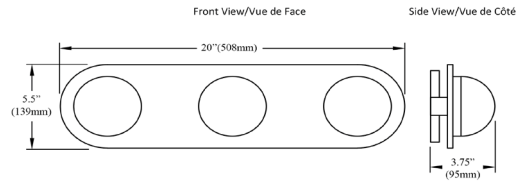

## VLM-2030LEDW

<b>Height</b>	5.5"
<b>Width/Length</b>	20"
<b>Depth</b>	3.75"
<b>Weight</b>	10 lbs

<b>Body Material</b>	Glass
<b>Finish/Color</b>	Clear
<b>Type of Finish</b>	Bubbly

<b>Light Qty</b>	3
<b>Light Base</b>	AC LED
<b>Light Max Watt</b>	10
<b>Light Inc</b>	Yes
<b>Light Lumens</b>	2835(Initial) 1035(Delivered)
<b>Light CRI</b>	90+
<b>Light CCT</b>	3000K
<b>Light Life</b>	30000 Hours