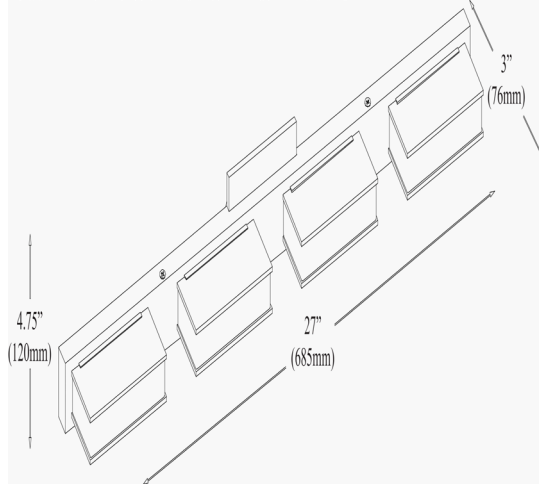

VLD-215-4W-MB - 20W Wall Vanity, Matte Black Finish

4 Light LED Wall Vanity, Matte Black Finish

LED

| | |
|---------------------|-------|
| Height | 4.75" |
| Width/Length | 27" |
| Depth | 3" |
| Weight | 8 lbs |