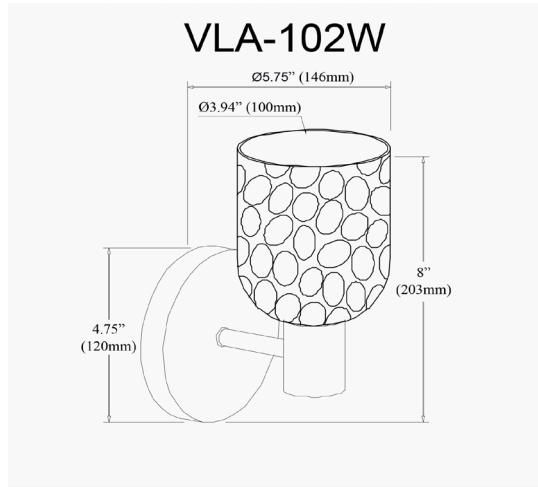

**VLA-81W-MB-CLR - Vallora 1LT Wall Sconce, MB w/ CLR Water Glass**

<b>Height</b>	8"
<b>Width/Length</b>	4.75"
<b>Depth</b>	5.75"
<b>Weight</b>	2 lbs

<b>Body Material</b>	Metal
<b>Finish/Color</b>	Matte Black
<b>Type of Finish</b>	Painted

<b>Light Qty</b>	1
<b>Light Base</b>	E12
<b>Light Max Watt</b>	60
<b>Light Inc</b>	No

<b>Dimmable</b>	Dimmable
<b>LED Compatible</b>	LED Compatible
<b>Total Wattage</b>	60W

<b>Second Material</b>	Glass
<b>Second Finish/Color</b>	Clear
<b>Second Type of Finish</b>	Water