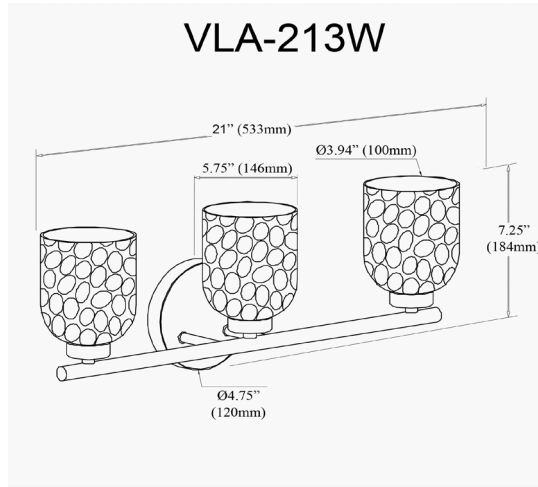

VLA-213W-MB-CLR - Vallora 3LT Vanity, MB w/ CLR Water Glass

3 Light Matte Black Vanity w/ Clear Water Glass

Height	7.25"
Width/Length	21"
Depth	5.75"
Weight	4 lbs

Body Material	Metal
Finish/Color	Matte Black
Type of Finish	Painted

Light Qty	3
Light Base	E12
Light Max Watt	60
Light Inc	No

Dimmable	Dimmable
LED Compatible	LED Compatible
Total Wattage	180W

Second Material	Glass
Second Finish/Color	Clear
Second Type of Finish	Water

Rated For	Damp Location
Voltage	120V