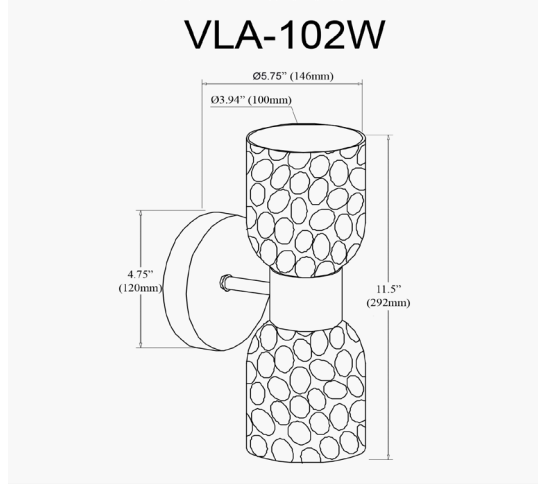

VLA-102W-MB-CLR - Vallora 2LT Wall Sconce, MB w/ CLR Water Glass

Height	11.5"
Width/Length	4.75"
Depth	5.75"
Weight	3 lbs
Body Material	Metal
Finish/Color	Matte Black
Type of Finish	Painted
Light Qty	2
Light Base	E12
Light Max Watt	60
Light Inc	No

Dimmable	Dimmable
LED Compatible	LED Compatible
Total Wattage	120W
Second Material	Glass
Second Finish/Color	Clear
Second Type of Finish	Water
Rated For	Damp
Voltage	120V
Approval	cUL or equivalent
Warranty	1 Year Limited
Install Position	Wall