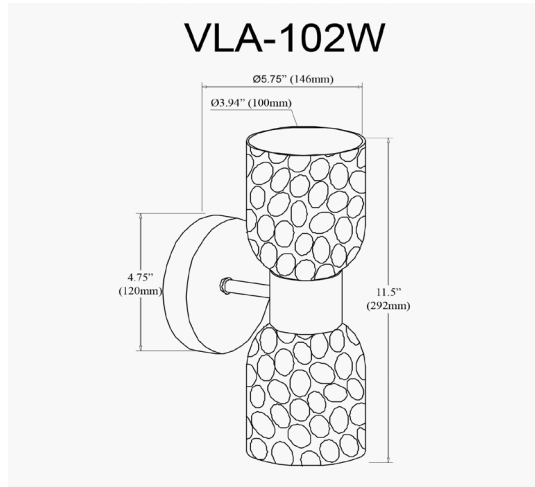

# VLA-102W-AGB-CLR - Vallora 2LT Wall Sconce, AGB w/ CLR Water Glass

<b>Height</b>	11.5"
<b>Width/Length</b>	4.75"
<b>Depth</b>	5.75"
<b>Weight</b>	3 lbs

<b>Body Material</b>	Metal
<b>Finish/Color</b>	Aged Brass
<b>Type of Finish</b>	Electroplated

<b>Light Qty</b>	2
<b>Light Base</b>	E12
<b>Light Max Watt</b>	60
<b>Light Inc</b>	No

<b>Dimmable</b>	Dimmable
<b>LED Compatible</b>	LED Compatible
<b>Total Wattage</b>	120W

<b>Second Material</b>	Glass
<b>Second Finish/Color</b>	Clear
<b>Second Type of Finish</b>	Water