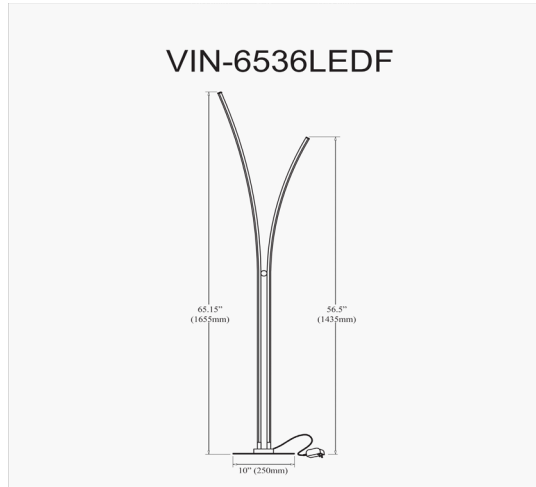

# VIN-6536LEDF-MW - Vincent 30W Floor Lamp, MW w/ WH Acrylic Diffuser

30W Floor Lamp, Matte White w/ White Acrylic Diffuser

<b>Height</b>	65.25"
<b>Width/Length</b>	14"
<b>Depth</b>	0.75"
<b>Weight</b>	5 lbs

<b>Body Material</b>	Metal
<b>Finish/Color</b>	White
<b>Type of Finish</b>	Painted

<b>Light Qty</b>	1
<b>Light Base</b>	LED
<b>Light Max Watt</b>	30
<b>Light Inc</b>	Yes
<b>Light Lumens</b>	2720
<b>Light CRI</b>	80+
<b>Light CCT</b>	3000K
<b>Light Life</b>	30000 Hours

<b>Dimmable</b>	Dimmable
<b>LED Compatible</b>	Integrated LED
<b>Total Wattage</b>	30W

<b>Second Material</b>	Silicone
<b>Second Finish/Color</b>	White

<b>Rated For</b>	Dry Location
<b>Voltage</b>	120V

<b>Approval</b>	cUL or equivalent
<b>Warranty</b>	3 Years Limited
<b>Install Position</b>	Floor