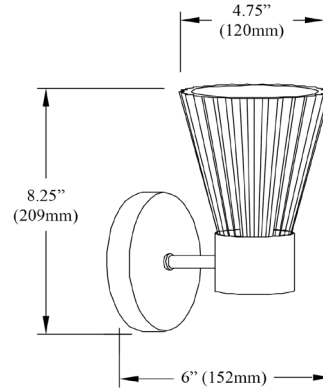

# VIE-91W-PC - Vienna 1LT Wall Sconce, PC with CLR Ribbed Glass

1 Light Incandescent Wall Satin Chrome Polished Chrome with Clear Ribbed Glass

VIE-91W

<b>Height</b>	8.25"
<b>Width/Length</b>	4.75"
<b>Depth</b>	6"
<b>Weight</b>	2 lbs
<b>Body Material</b>	Metal
<b>Finish/Color</b>	Polished Chrome
<b>Type of Finish</b>	Electroplated
<b>Light Qty</b>	1
<b>Light Base</b>	E12
<b>Light Max Watt</b>	60
<b>Light Inc</b>	No

<b>Dimmable</b>	Dimmable
<b>LED Compatible</b>	LED Compatible
<b>Total Wattage</b>	60W
<b>Second Material</b>	Glass
<b>Second Finish/Color</b>	Clear
<b>Second Type of Finish</b>	Ribbed
<b>Rated For</b>	Damp
<b>Voltage</b>	120V
<b>Approval</b>	cUL or equivalent
<b>Warranty</b>	1 Year Limited
<b>Install Position</b>	Wall