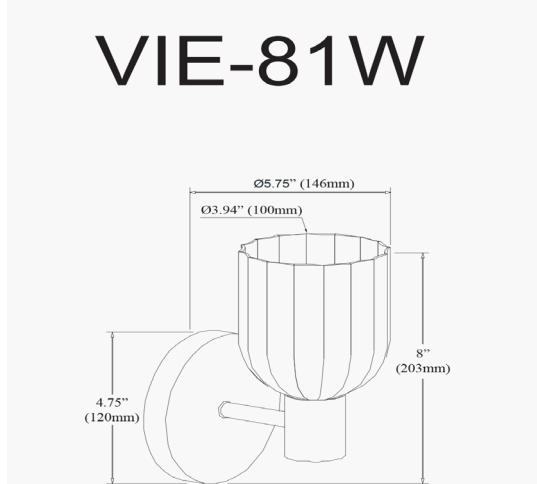

# VIE-81W-PC - Vienna 1LT Wall Sconce, PC w/ CLR Ribbed Glass

1 Light Incandescent Vienna Wall Sconce Polished Chrome w/ Clear Ribbed Glass

<b>Height</b>	8"
<b>Width/Length</b>	4.75"
<b>Depth</b>	5.75"
<b>Weight</b>	2 lbs
<b>Body Material</b>	Metal
<b>Finish/Color</b>	Polished Chrome
<b>Type of Finish</b>	Electroplated
<b>Light Qty</b>	1
<b>Light Base</b>	E12
<b>Light Max Watt</b>	60
<b>Light Inc</b>	No

<b>Dimmable</b>	Dimmable
<b>LED Compatible</b>	LED Compatible
<b>Total Wattage</b>	60W
<b>Second Material</b>	Glass
<b>Second Finish/Color</b>	Clear
<b>Second Type of Finish</b>	Ribbed
<b>Rated For</b>	Damp Location
<b>Voltage</b>	120V
<b>Approval</b>	cUL or equivalent
<b>Warranty</b>	1 Year Limited
<b>Install Position</b>	Wall