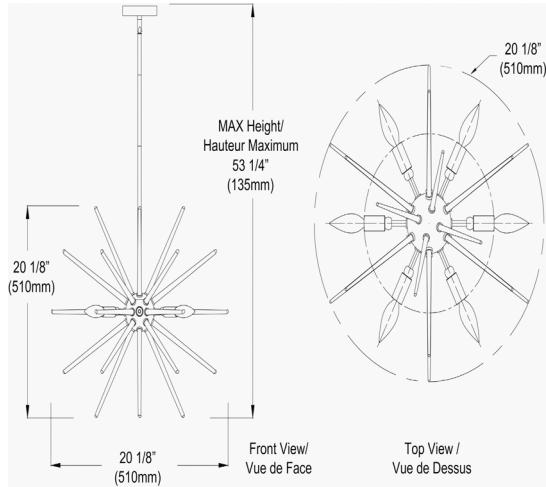

# VEL-206C-PC - Vela 6LT Incandescent Pendant, Polished Chrome Finish

6 Light Incandescent Pendant, Polished Chrome Finish with Clear Acrylic Spikes

<b>Height</b>	20.25"
<b>Width/Length</b>	20.25"
<b>Depth</b>	20.25"
<b>Weight</b>	8 lbs

<b>Body Material</b>	Metal
<b>Finish/Color</b>	Polished Chrome
<b>Type of Finish</b>	Electroplated

<b>Light Qty</b>	6
<b>Light Base</b>	E12
<b>Light Max Watt</b>	60
<b>Light Inc</b>	No

<b>Dimmable</b>	Dimmable
<b>LED Compatible</b>	LED Compatible
<b>Total Wattage</b>	360W

<b>Extension Length</b>	39 (8+11+20)
-------------------------	--------------

Date:	Notes:
Fixture Type:	
Job Name:	

Lighting | LED | Shades | Custom Designs

[www.dainolite.com](http://www.dainolite.com) | 1-888-564-1262 | [dainolite@dainolite.com](mailto:dainolite@dainolite.com)