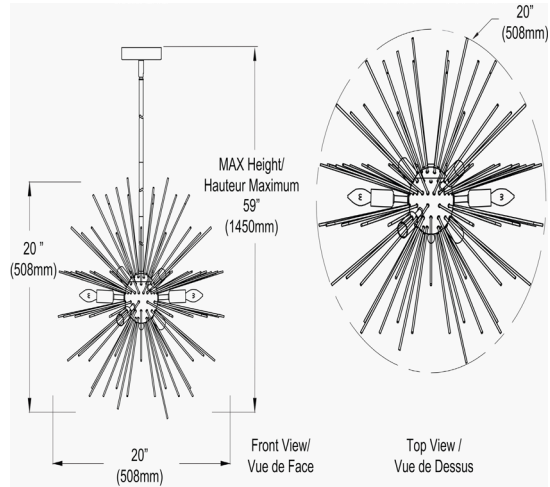

VEG-196P-SV-PC - Vega 6LT Pendant, Silver & Polished Chrome Finish

6 Light Pendant, Silver / Polished Chrome Finish

Height	20"
Width/Length	20"
Depth	20"
Weight	7 lbs

Body Material	Metal
Finish/Color	Silver
Type of Finish	Painted

Light Qty	6
Light Base	E12
Light Max Watt	60
Light Inc	No

Dimmable	Dimmable
LED Compatible	LED Compatible
Total Wattage	360W

Second Material	Metal
Second Finish/Color	Polished Chrome
Second Type of Finish	Electroplated

Rated For	Damp Location
Voltage	120V

Approval	cUL or equivalent
Warranty	1 Year Limited
Install Position	Ceiling

Extension Length 39 (8+11+20)

Date:	Notes:
Fixture Type:	
Job Name:	

Lighting | LED | Shades | Custom Designs