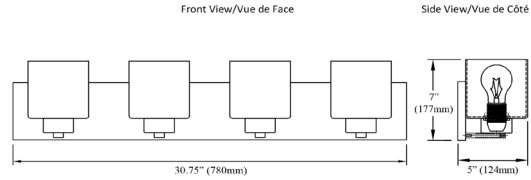

VED-294W

Height	6.5"
Width/Length	30.75"
Depth	5.25"
Weight	8 lbs
Body Material	Metal
Finish/Color	Matte Black
Type of Finish	Painted
Light Qty	4
Light Base	E26
Light Max Watt	60
Light Inc	No

Dimmable	Dimmable
LED Compatible	LED Compatible
Total Wattage	240W
Second Material	Glass
Second Finish/Color	Clear
Second Type of Finish	Water
Rated For	Damp
Voltage	120V
Approval	cUL or equivalent
Warranty	1 Year Limited
Install Position	Wall