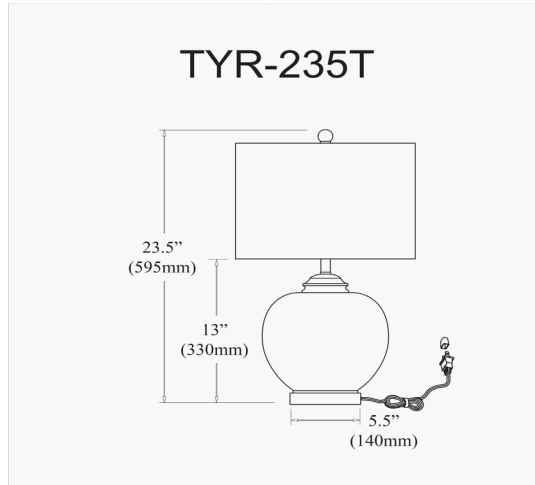

# TYR-235T-CLR - Taylor 1LT Glass Table Lamp w/ White Shade

1 Light Incandescent Glass Table Lamp with White Shade

<b>Height</b>	23.5"
<b>Width/Length</b>	14"
<b>Depth</b>	14"
<b>Weight</b>	6 lbs
<b>Body Material</b>	Glass
<b>Finish/Color</b>	Clear
<b>Type of Finish</b>	Glass
<b>Light Qty</b>	1
<b>Light Base</b>	E26
<b>Light Max Watt</b>	100
<b>Light Inc</b>	No

<b>Dimmable</b>	Dimmable
<b>LED Compatible</b>	LED Compatible
<b>Total Wattage</b>	100W
<b>Second Material</b>	Fabric
<b>Second Finish/Color</b>	White
<b>Second Type of Finish</b>	Fabric
<b>Rated For</b>	Dry Location
<b>Voltage</b>	120V
<b>Approval</b>	cUL or equivalent
<b>Warranty</b>	1 Year Limited
<b>Install Position</b>	Table/Desk