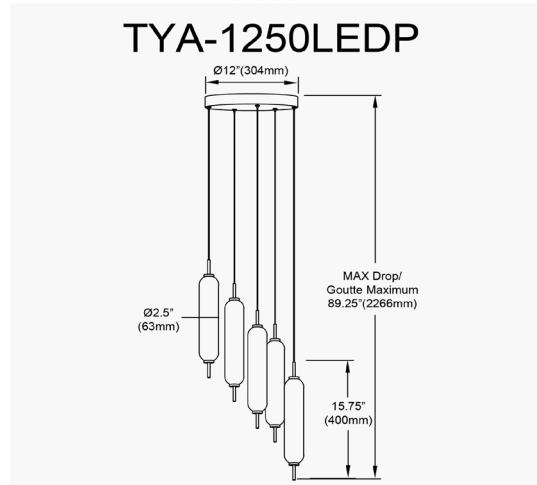

TYA-1250LEDP-AGB - Typha 45W Multi Pendant, AGB w/ WH Opal Glass

45W Aged Brass Multi Light Pendant w/ White Opal Glass

Height	15.75"
Width/Length	12"
Depth	12"
Weight	11 lbs

Body Material	Metal
Finish/Color	Aged Brass
Type of Finish	Electroplated

Light Qty	5
Light Base	LED
Light Max Watt	9
Light Inc	Yes
Light Lumens	3750(Initial) 1500(Delivered)
Light CRI	90+
Light CCT	3000K
Light Life	30000 Hours

Dimmable	Dimmable
LED Compatible	Integrated LED
Total Wattage	45W

Second Material	Glass
Second Finish/Color	White
Second Type of Finish	Opal

Rated For	Damp Location
Voltage	120V

Approval	cUL or equivalent
Warranty	3 Year Limited
Install Position	Ceiling

Extension Length	72
-------------------------	----