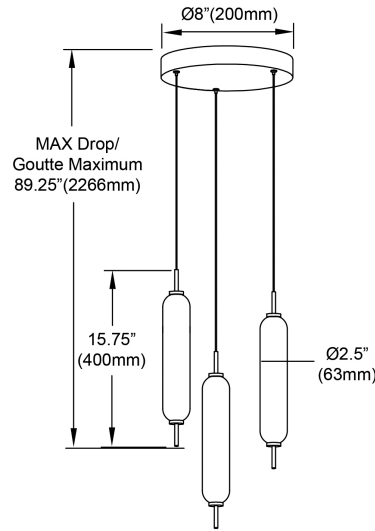

TYA-1230LEDP

Height	14.25"
Width/Length	8"
Depth	8"
Weight	7 lbs

Body Material	Metal
Finish/Color	Aged Brass
Type of Finish	Electroplated

Light Qty	3
Light Base	DC LED
Light Max Watt	10
Light Inc	Yes
Light Lumens	2250(Initial) 900(Delivered)
Light CRI	90+
Light CCT	3000K
Light Life	30000 Hours

Dimmable	Dimmable
LED Compatible	Integrated LED
Total Wattage	30W

Second Material	Glass
Second Finish/Color	White
Second Type of Finish	Opal

Rated For	Damp
Voltage	120V

Approval	cUL or equivalent
Warranty	3 Year Limited
Install Position	Ceiling

Extension Length	72
-------------------------	----

Date:	Notes:
Fixture Type:	
Job Name:	

Lighting | LED | Shades | Custom Designs

www.dainolite.com | 1-888-564-1262 | dainolite@dainolite.com