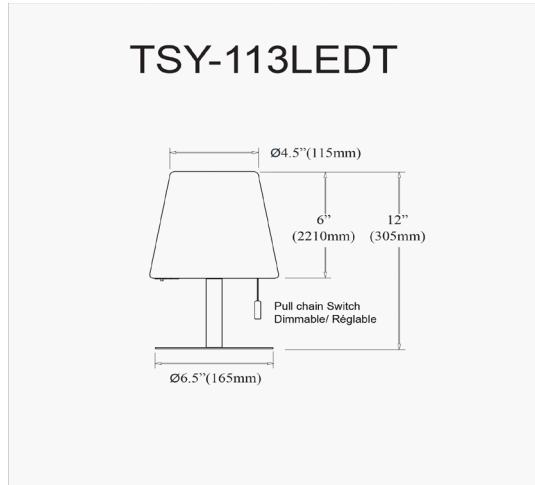

TSY-113LEDT-MB - Tinsley 2.5W Table Lamp, MB w/ Color Change

2.5W Table Lamp, Matte Black with Color Changing

Height	12"
Width/Length	6.5"
Depth	6.5"
Weight	2 lbs

Body Material	Acrylic
Finish/Color	White

Light Qty	1
Light Base	LED
Light Max Watt	2.5
Light Inc	Yes
Light Lumens	200
Light CRI	80+
Light CCT	3000K
Light Life	30000 Hours

Dimmable	Dimmable
LED Compatible	Integrated LED
Total Wattage	2.5W

Second Material	Metal
Second Finish/Color	Black
Second Type of Finish	Painted