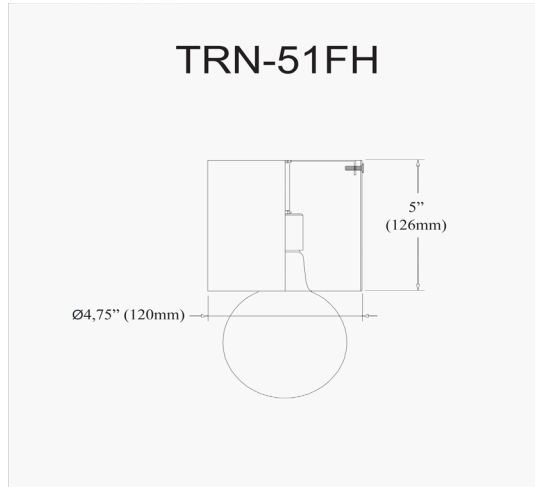

TRN-51FH-MB - Theron 1LT Flush Mount, MB

1 Light Matte Black Flush Mount

Height	5"
Width/Length	4.75"
Depth	4.75"
Weight	1 lbs

Body Material	Metal
Finish/Color	Black
Type of Finish	Painted

Light Qty	1
Light Base	E26
Light Max Watt	60
Light Inc	No