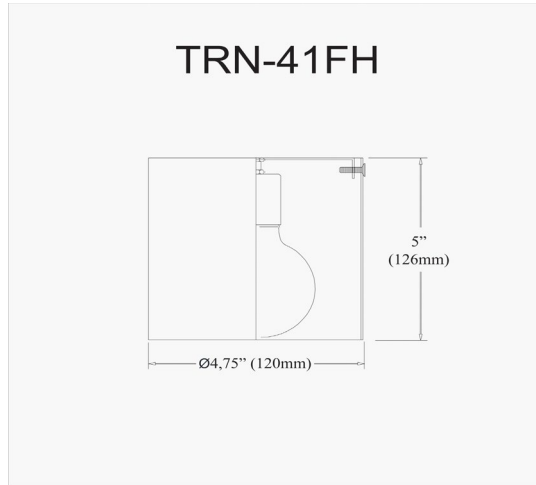

TRN-41FH-MB - Theron 1LT Flush Mount, MB

1 Light Matte Black Flush Mount

Height	5"
Width/Length	4.75"
Depth	4.75"
Weight	1 lbs

Body Material	Metal
Finish/Color	Black
Type of Finish	Painted

Light Qty	1
Light Base	E26
Light Max Watt	60
Light Inc	No