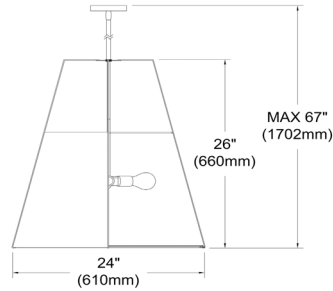

TRA-3P-BK-WH - Trapezoid 3LT Trapezoid Pendant BK/WH Shade w/790 Diff

3 Light Trapezoid Pendant Black White Shade with 790 Diffuser

TRA-3P

Height	26"
Width/Length	24"
Depth	24"
Weight	8 lbs

Body Material	Fabric
Finish/Color	White
Type of Finish	Fabric

Light Qty	3
Light Base	E26
Light Max Watt	100
Light Inc	No

Dimmable	Dimmable
LED Compatible	LED Compatible
Total Wattage	300W

Second Material	Metal
Second Finish/Color	Black
Second Type of Finish	Painted

Rated For	Dry Location
Voltage	120V

Approval	cUL or equivalent
Warranty	1 Year Limited
Install Position	Ceiling

Extension Length 39 (8+11+20)

Date:	Notes:
Fixture Type:	
Job Name:	

Lighting | LED | Shades | Custom Designs