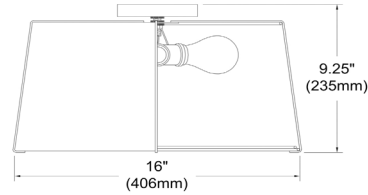

TRA-3FH-GLD-WH - Trapezoid 3LT Trapezoid Flush Mount, GLD with WH Shade

3 Light Trapezoid Flush Mount Gold frame and White Shade w/ 790 Diffuser

TRA-3FH

Height	8"
Width/Length	16"
Depth	16"
Weight	2 lbs
Body Material	Fabric
Finish/Color	White
Type of Finish	Fabric
Light Qty	3
Light Base	E26
Light Max Watt	40
Light Inc	No