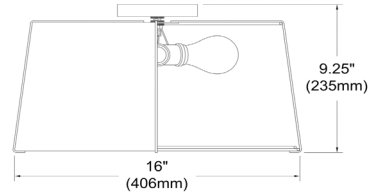

TRA-3FH-GLD-WH - Trapezoid 3LT Trapezoid Flush Mount, GLD with WH Shade

3 Light Trapezoid Flush Mount Gold frame and White Shade w/ 790 Diffuser

TRA-3FH

Height	8"
Width/Length	16"
Depth	16"
Weight	2 lbs

Body Material	Fabric
Finish/Color	White
Type of Finish	Fabric